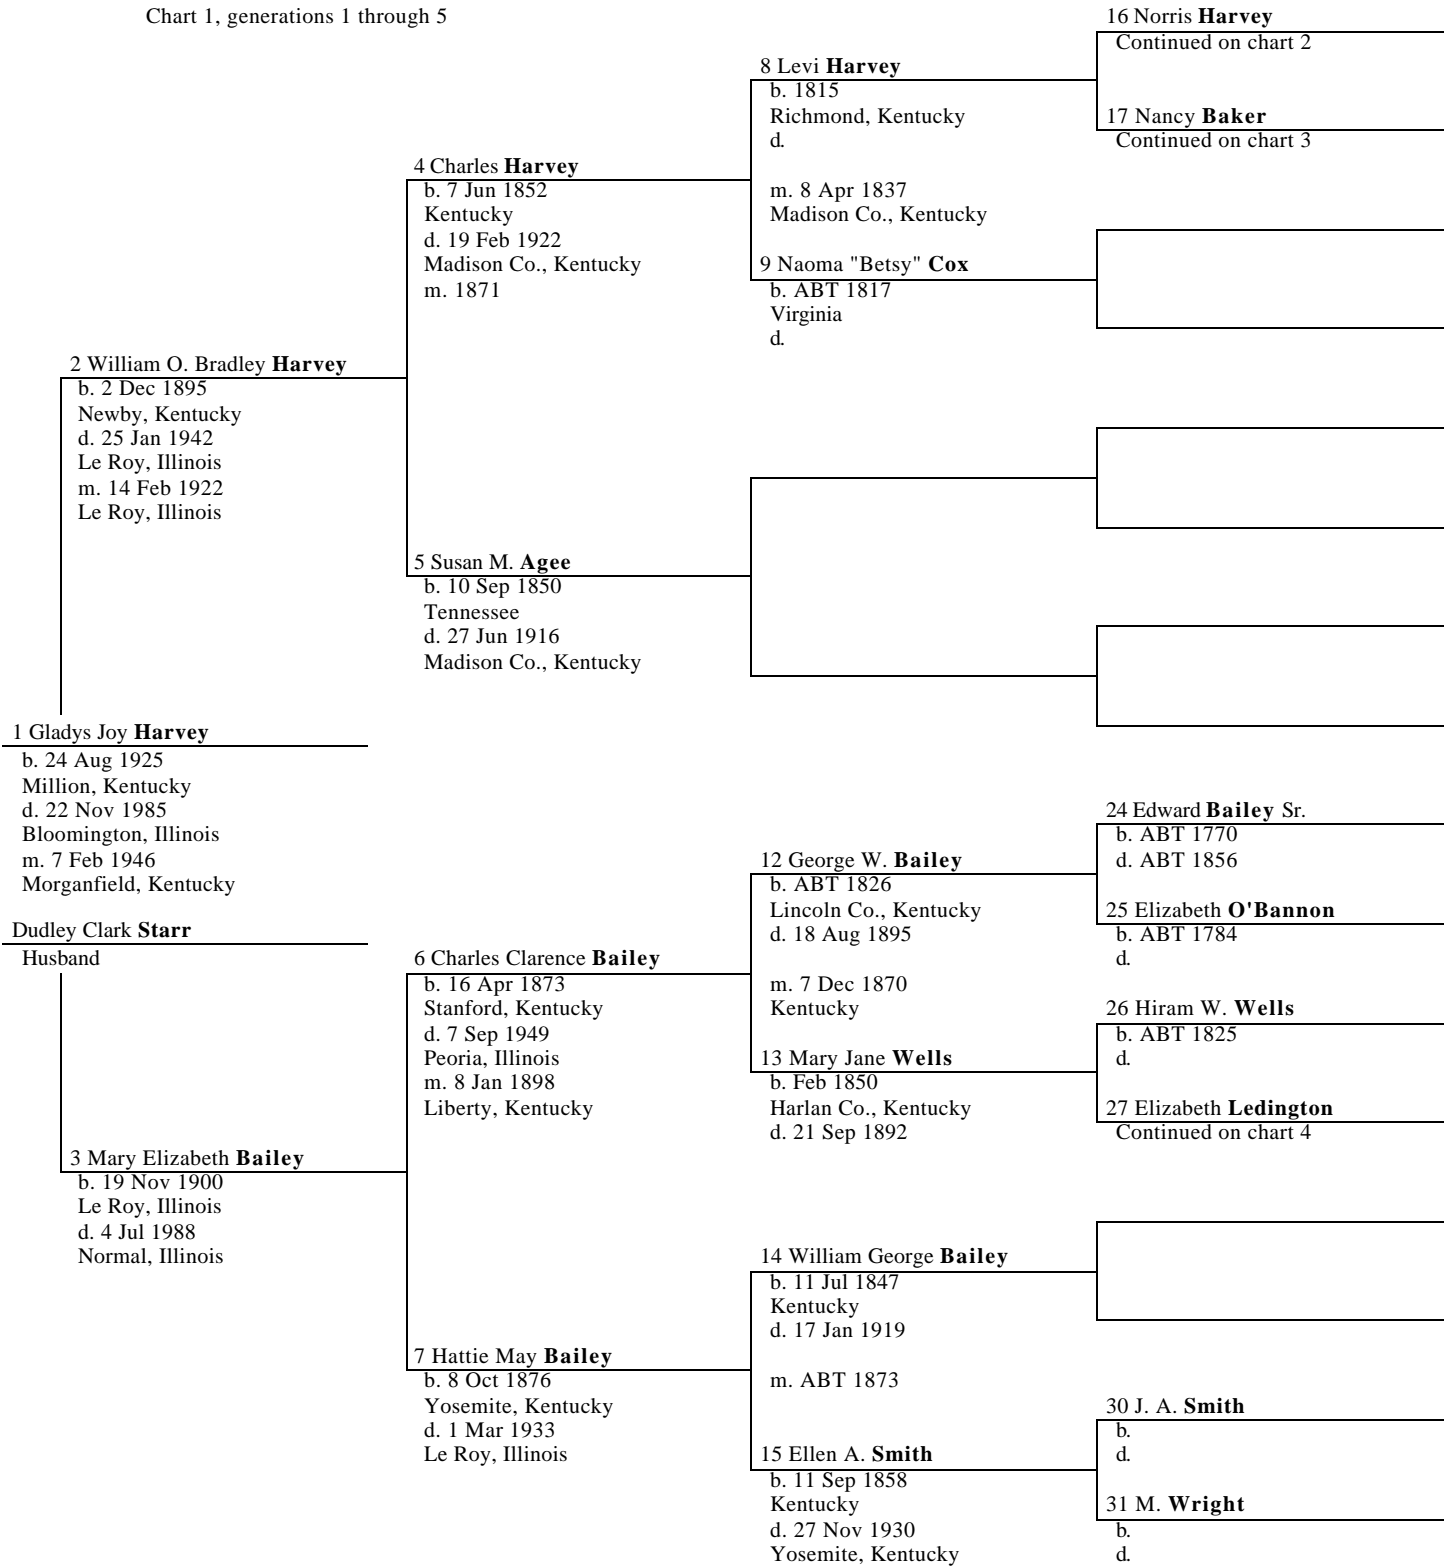

Gladys Joy Harvey Ancestor Chart

Chart 1, generations 1 through 5

Gladys Joy Harvey Ancestor Chart

Chart 2, generations 5 through 9

Person 1 same as 16 on chart 1

Gladys Joy Harvey Ancestor Chart

Chart 3, generations 5 through 9

Person 1 same as 17 on chart 1

2 ? **Baker**

b.
d.
m. ABT 1769

1 Nancy **Baker**

b. 1783
Virginia
d. 1851
Madison Co., Kentucky
m. 24 Dec 1804
Madison Co., Kentucky

Norris **Harvey**

Husband

3 Susannah **Lackey**

b.
d.

Gladys Joy Harvey Ancestor Chart

Chart 4, generations 5 through 9

Person 1 same as 27 on chart 1