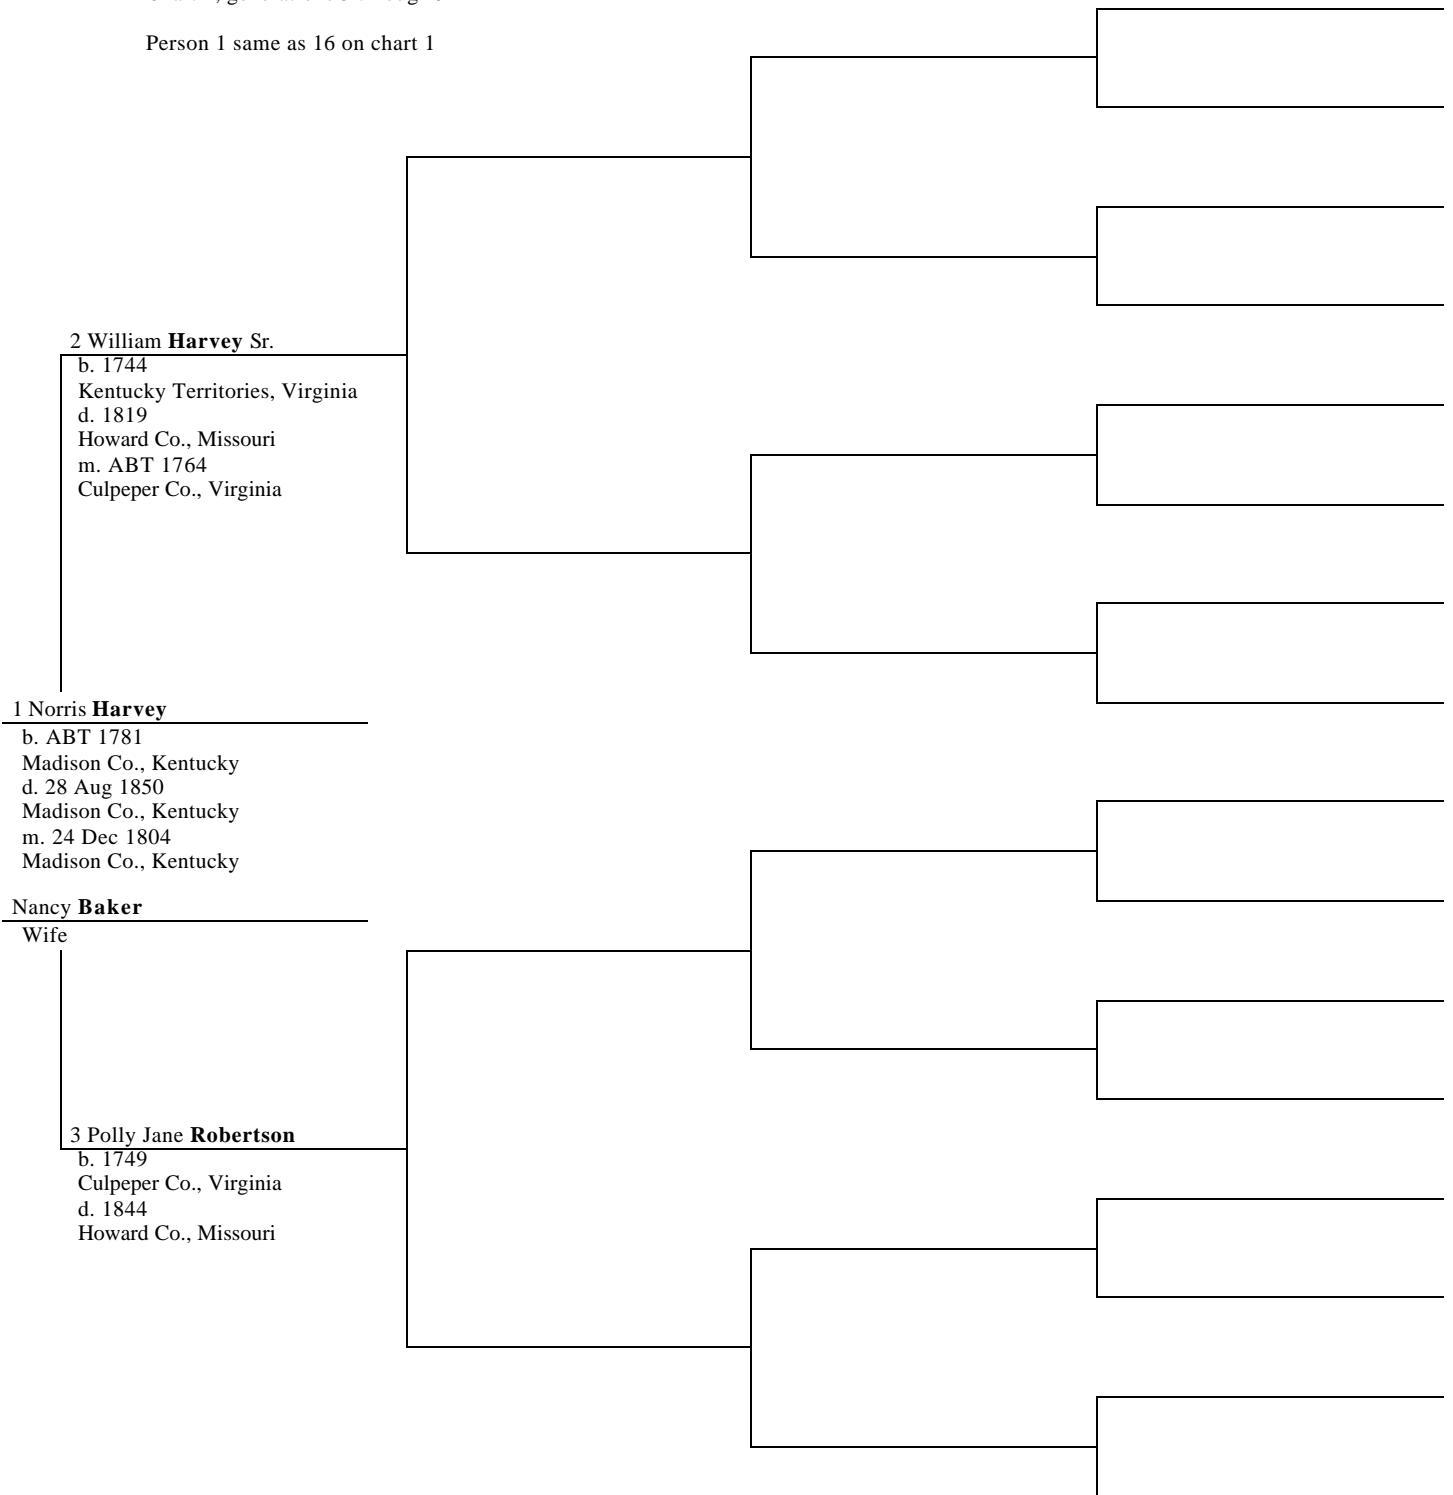

Gladys Joy Harvey Ancestor Chart

Chart 1, generations 1 through 5

Gladys Joy Harvey Ancestor Chart

Chart 2, generations 5 through 9

Person 1 same as 16 on chart 1

Gladys Joy Harvey Ancestor Chart

Chart 3, generations 5 through 9

Person 1 same as 17 on chart 1

2 ? **Baker**

b.
d.
m. ABT 1769

1 Nancy **Baker**

b. 1783
Virginia
d. 1851
Madison Co., Kentucky
m. 24 Dec 1804
Madison Co., Kentucky

Norris **Harvey**

Husband

3 Susannah **Lackey**

b.
d.

Gladys Joy Harvey Ancestor Chart

Chart 4, generations 5 through 9

Person 1 same as 27 on chart 1