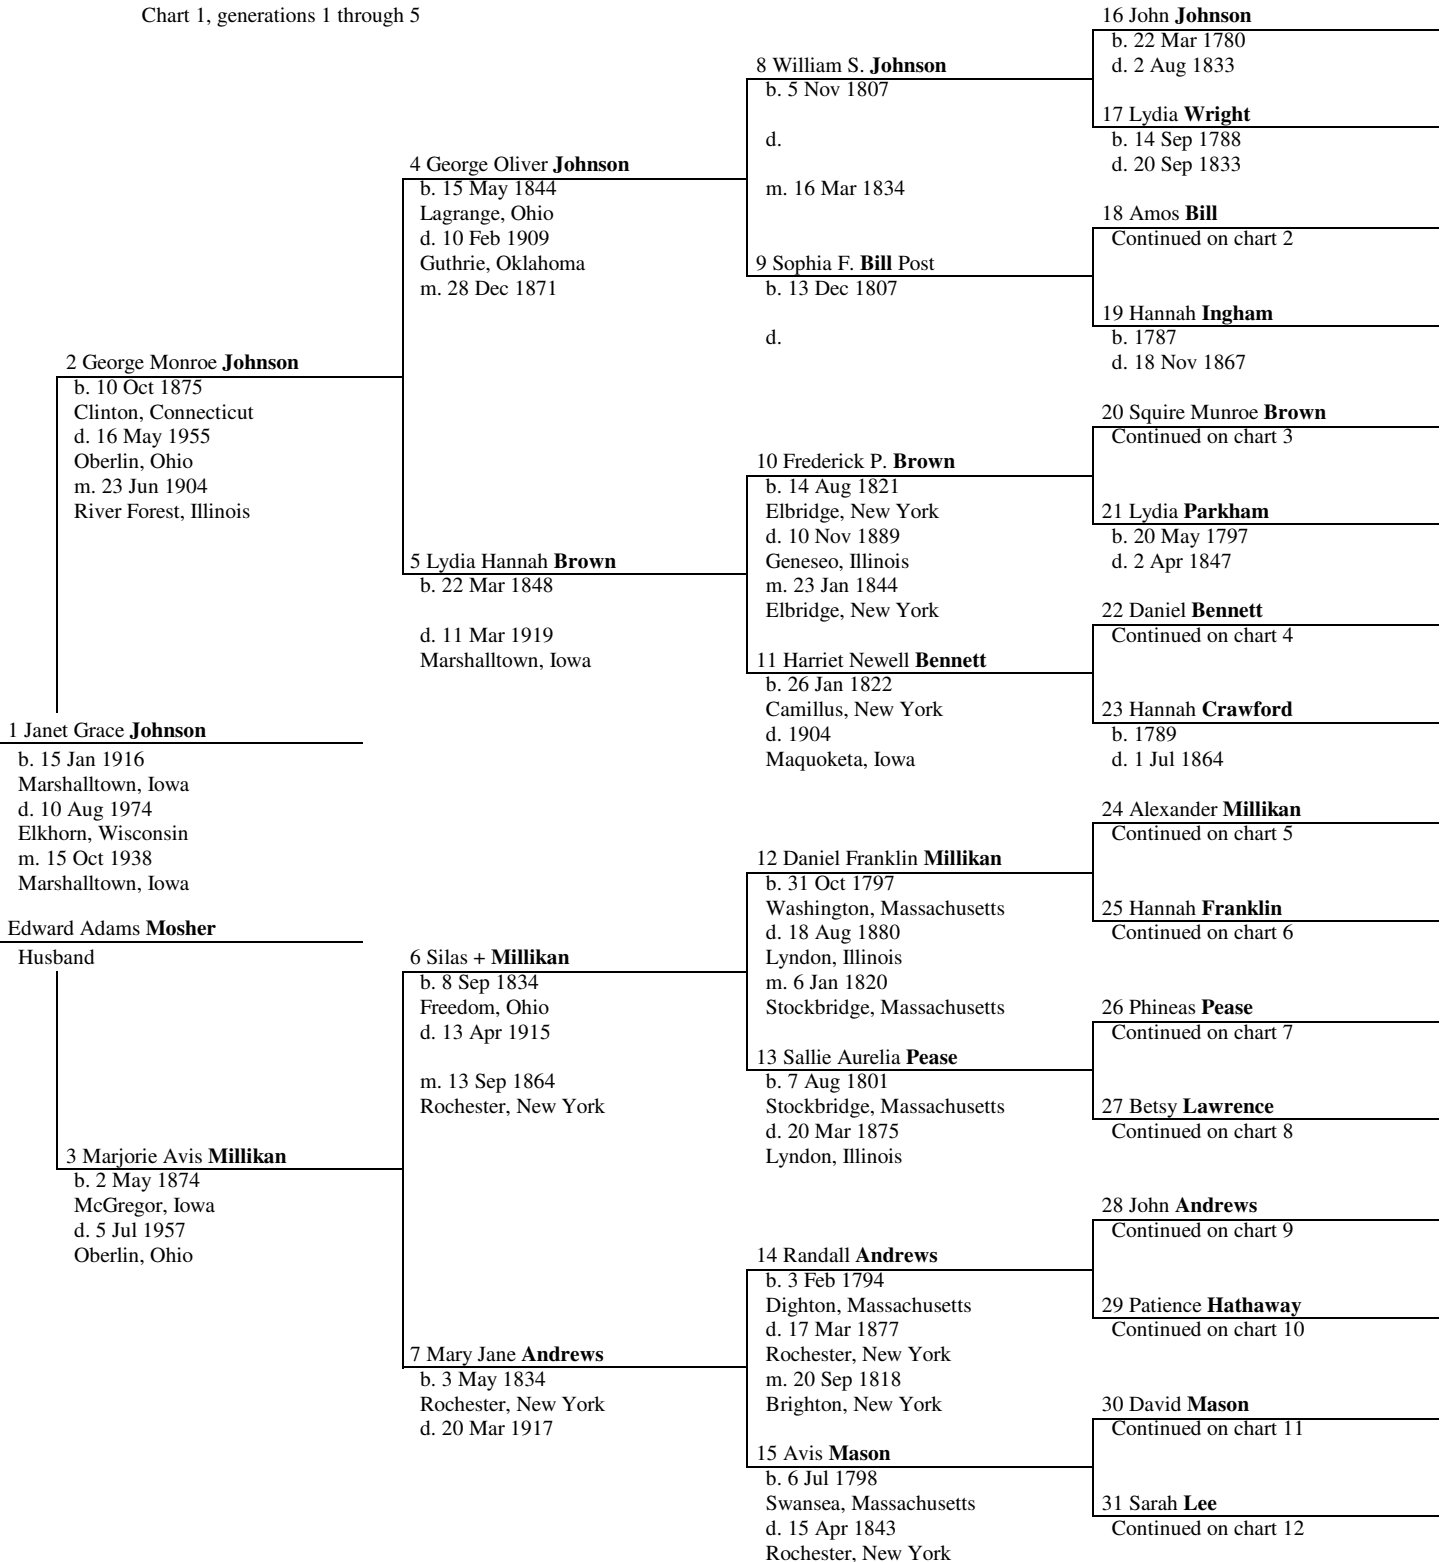

**Janet Grace Johnson Ancestor Chart**

Chart 1, generations 1 through 5

**Janet Grace Johnson Ancestor Chart**

Chart 2, generations 5 through 9

Person 1 same as 18 on chart 1

**Janet Grace Johnson Ancestor Chart**

Chart 3, generations 5 through 9

Person 1 same as 20 on chart 1

**Janet Grace Johnson Ancestor Chart**

Chart 4, generations 5 through 9

Person 1 same as 22 on chart 1

**Janet Grace Johnson Ancestor Chart**

Chart 6, generations 5 through 9

Person 1 same as 25 on chart 1

**Janet Grace Johnson Ancestor Chart**

Chart 7, generations 5 through 9

Person 1 same as 26 on chart 1

**Janet Grace Johnson Ancestor Chart**