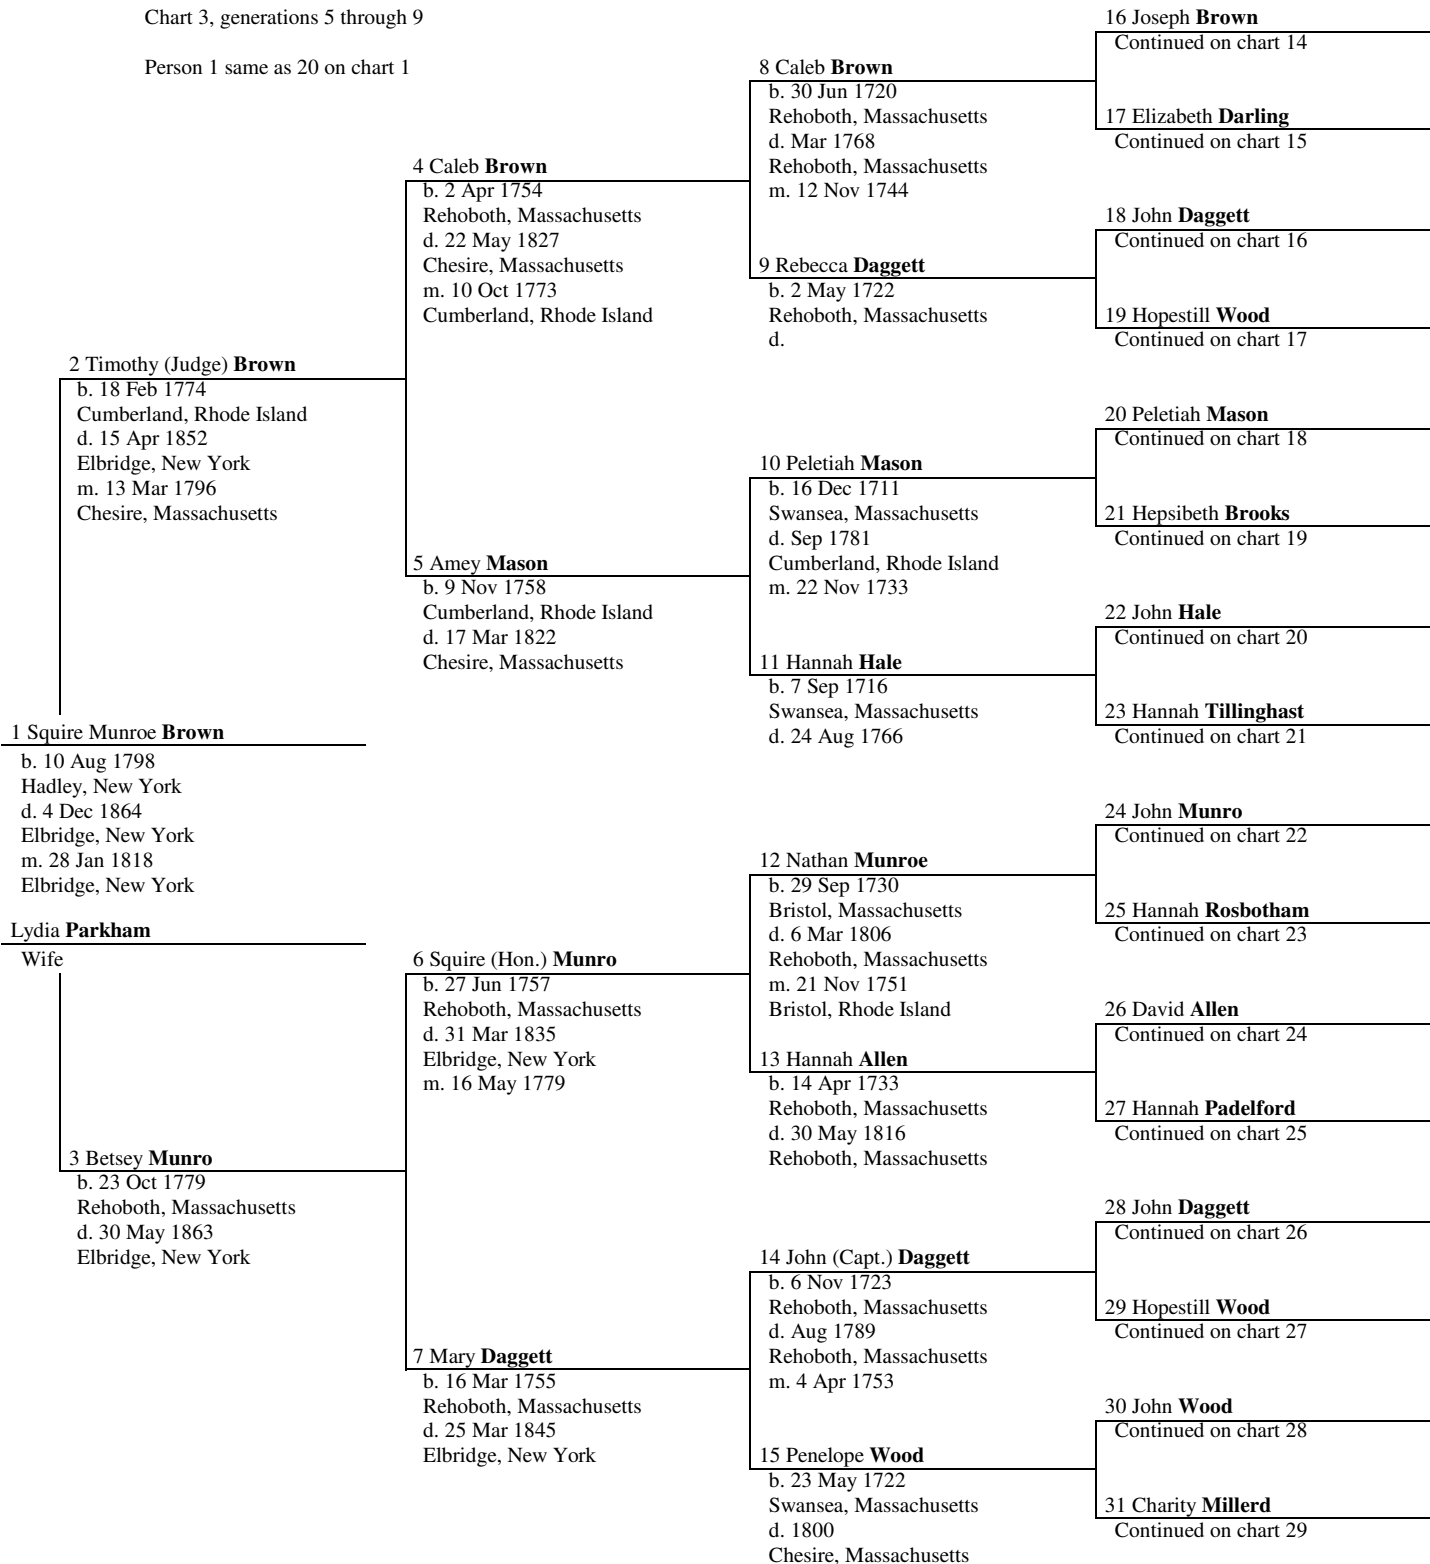

**Janet Grace Johnson Ancestor Chart**

Chart 1, generations 1 through 5

**Janet Grace Johnson Ancestor Chart**

Chart 2, generations 5 through 9

Person 1 same as 18 on chart 1

**Janet Grace Johnson Ancestor Chart**

Chart 3, generations 5 through 9

Person 1 same as 20 on chart 1

**Janet Grace Johnson Ancestor Chart**

Chart 4, generations 5 through 9

Person 1 same as 22 on chart 1

**Janet Grace Johnson Ancestor Chart**