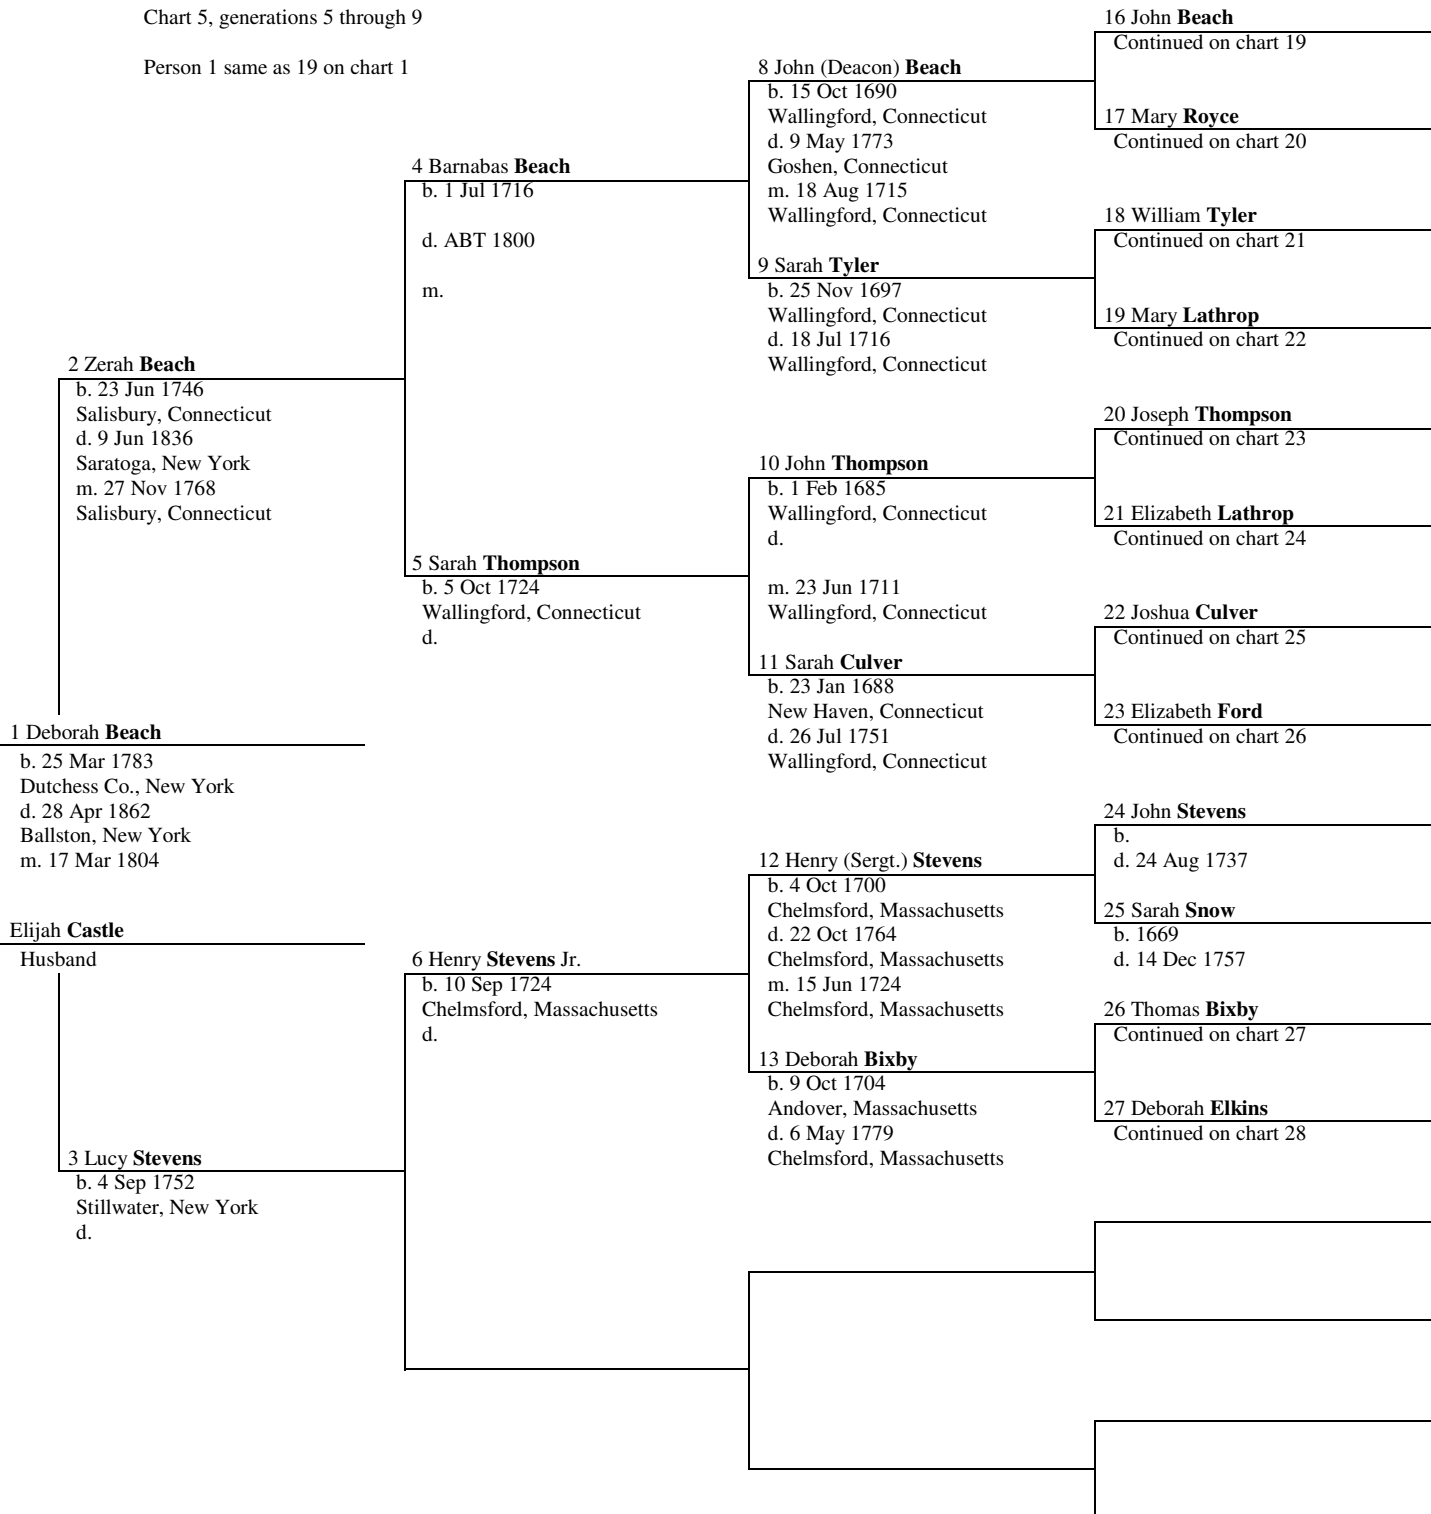

Person 1 same as 17 on chart 1

Edward Adams Mosher Ancestor Chart

Chart 4, generations 5 through 9

Person 1 same as 18 on chart 1

Edward Adams Mosher Ancestor Chart

Chart 5, generations 5 through 9

Person 1 same as 19 on chart 1