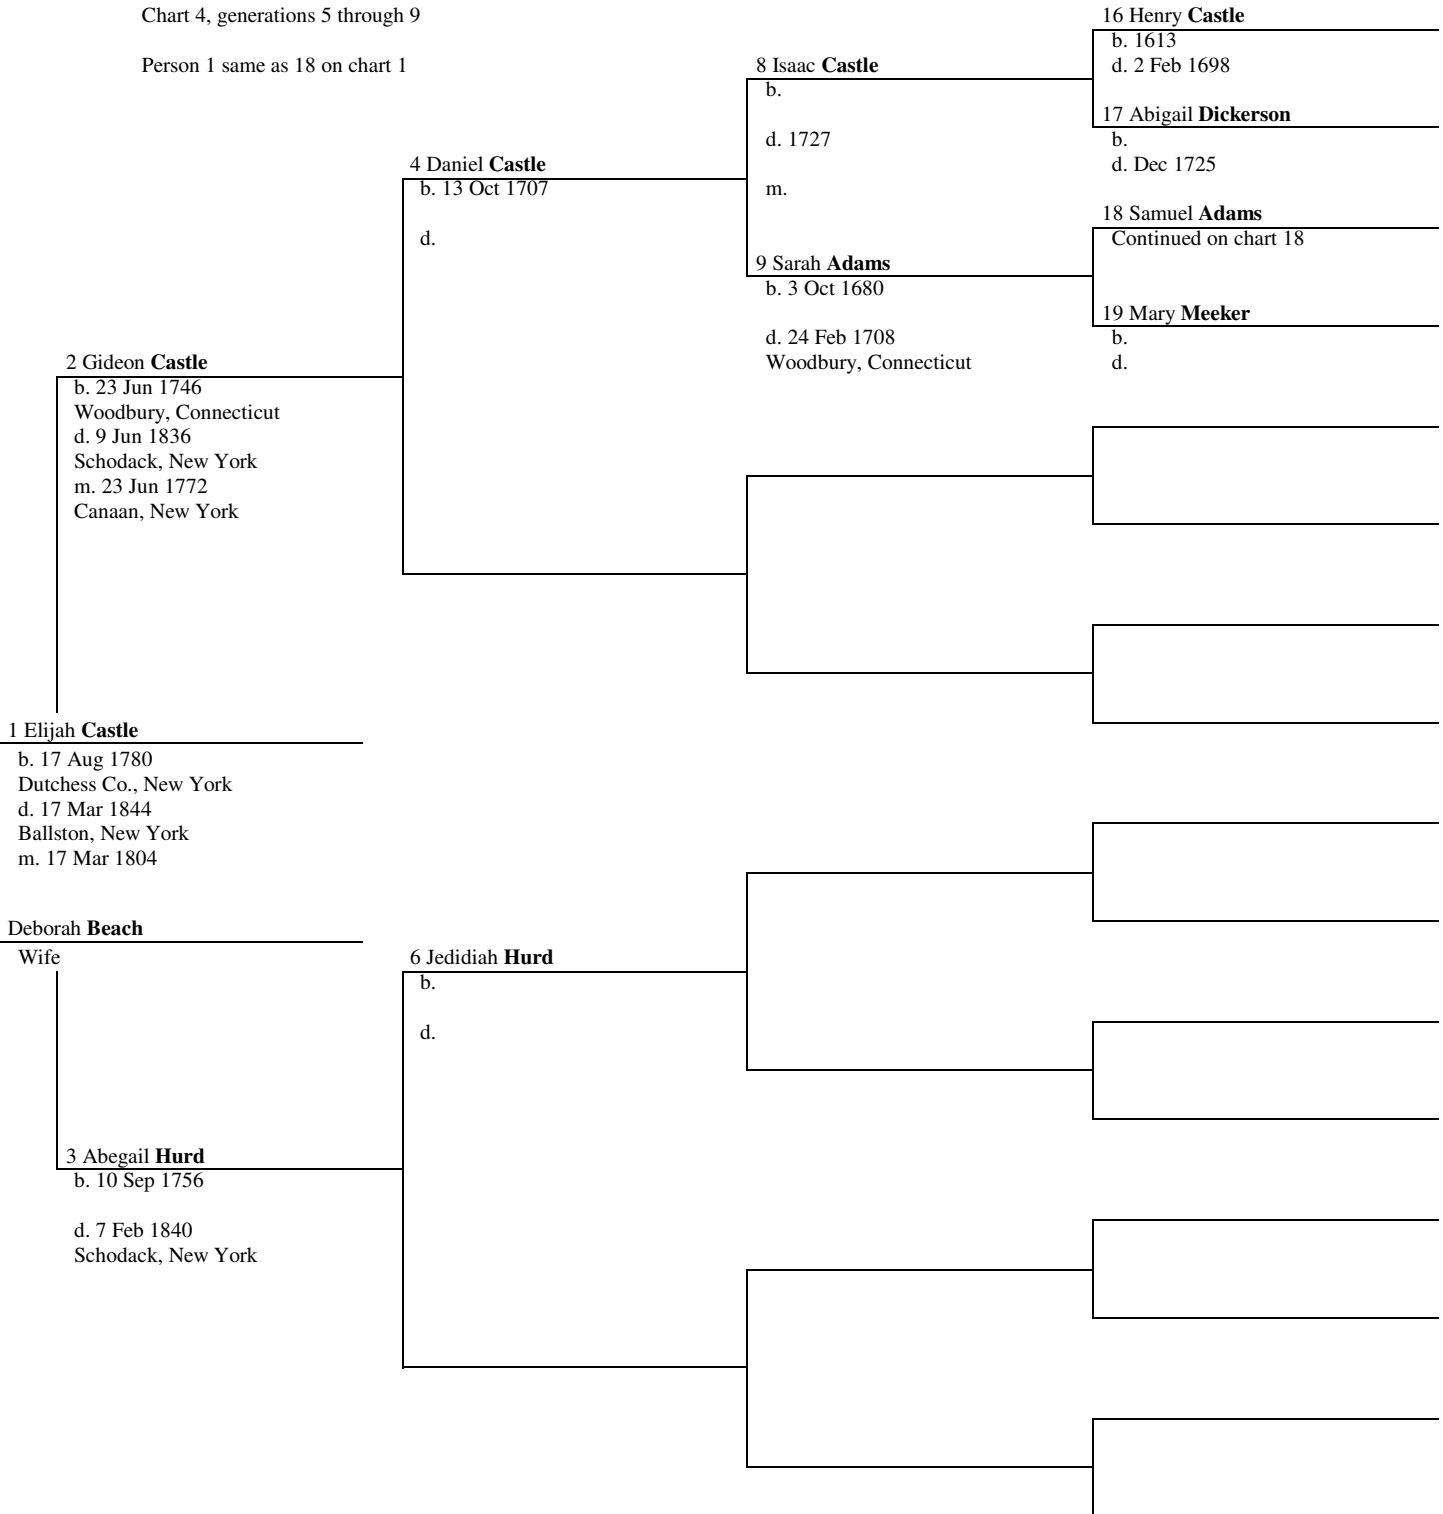

Edward Adams Mosher Ancestor Chart

Chart 4, generations 5 through 9

Person 1 same as 18 on chart 1