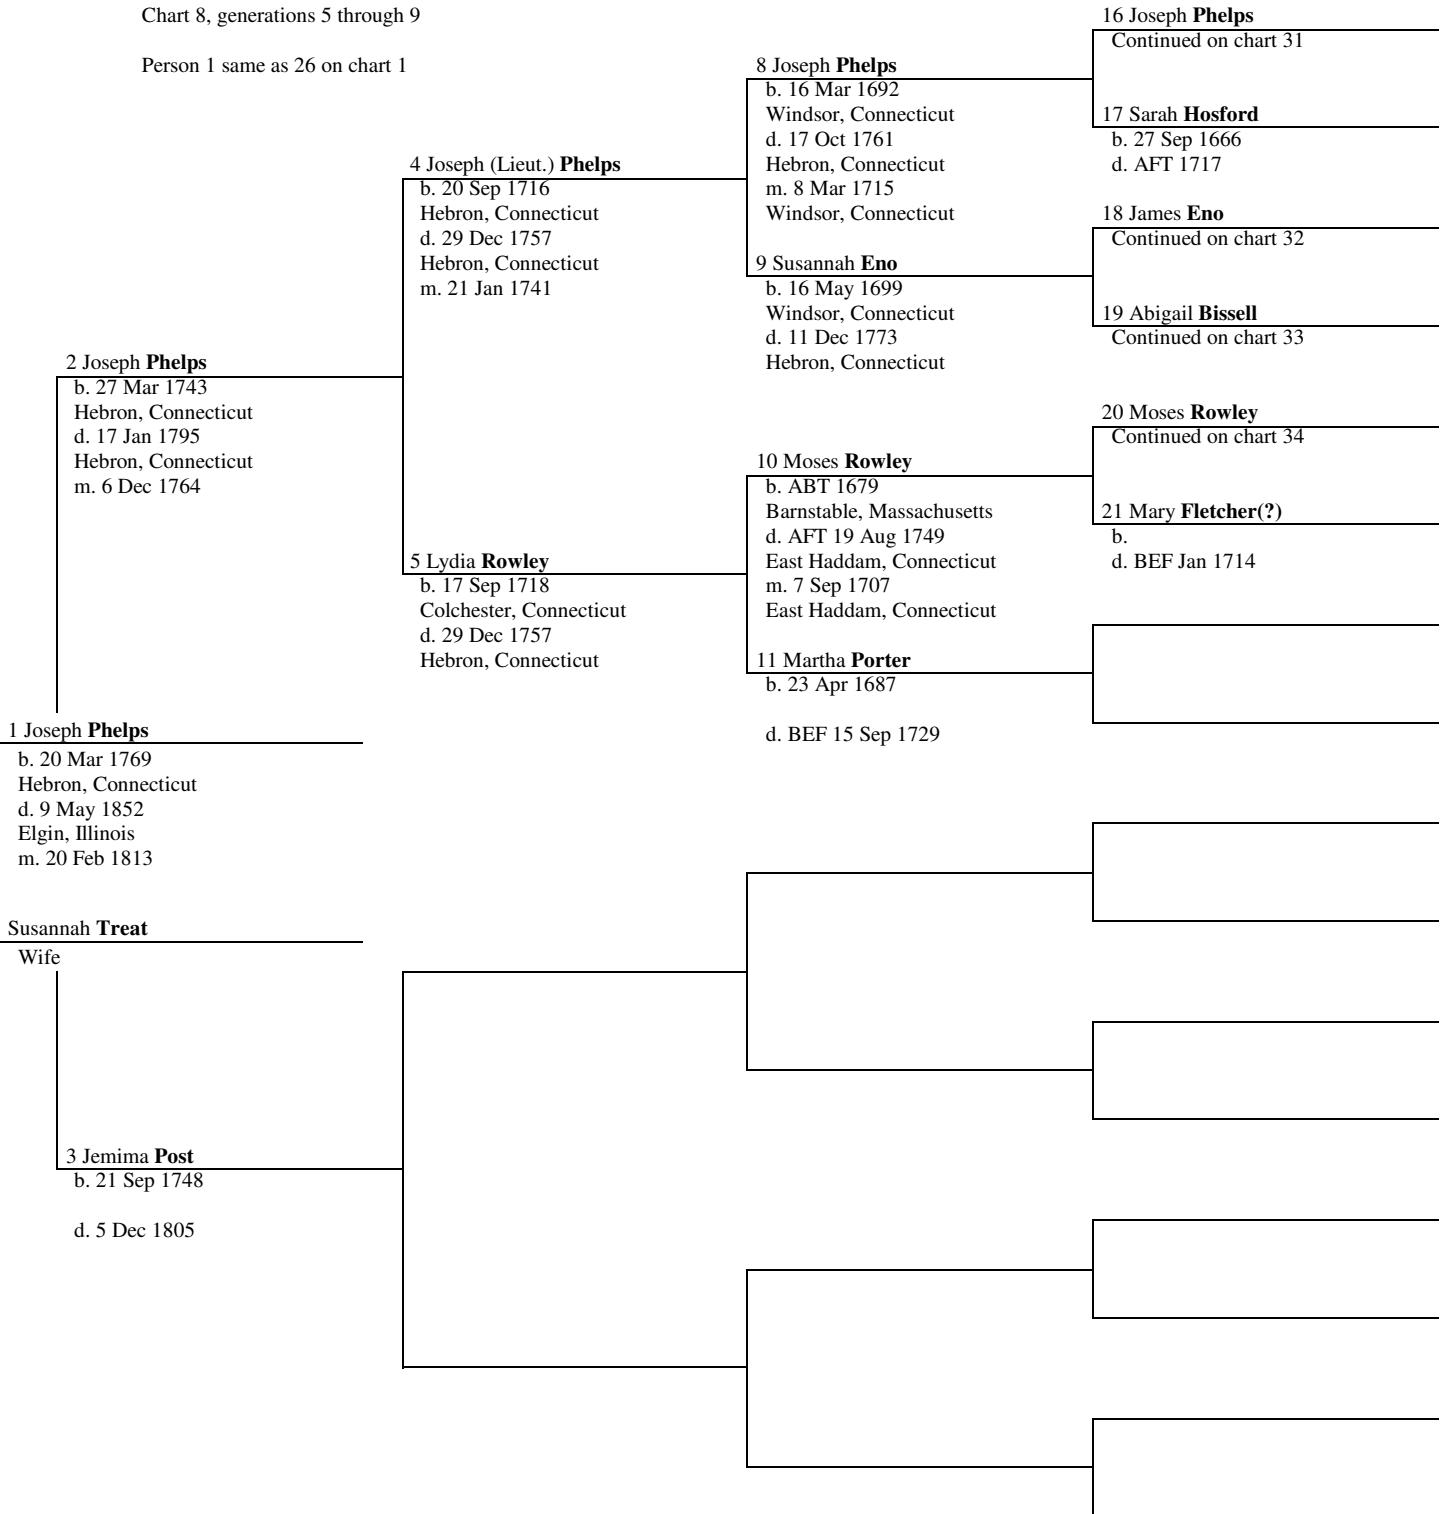

Edward Adams Mosher Ancestor Chart

Chart 8, generations 5 through 9

Person 1 same as 26 on chart 1