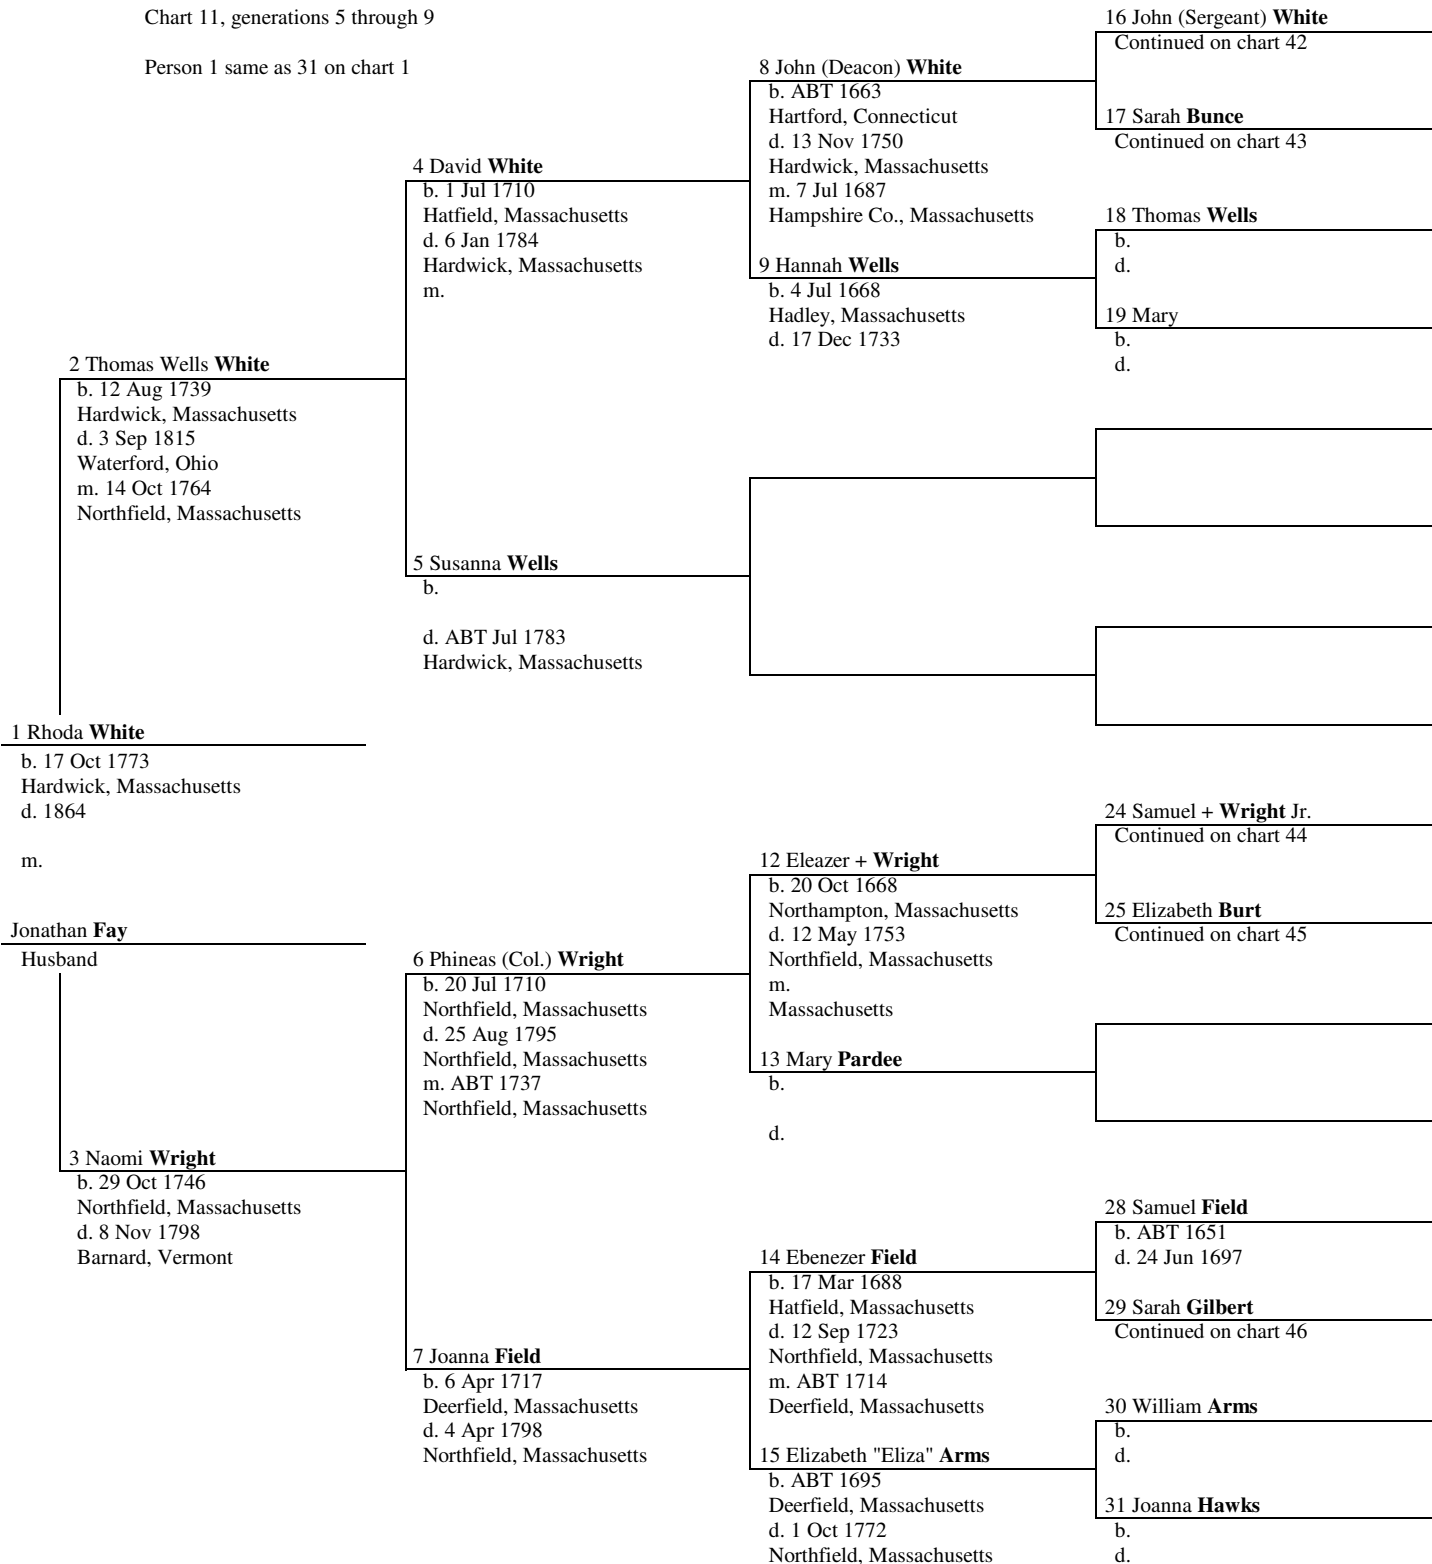

Edward Adams Mosher Ancestor Chart

Chart 11, generations 5 through 9

Person 1 same as 31 on chart 1