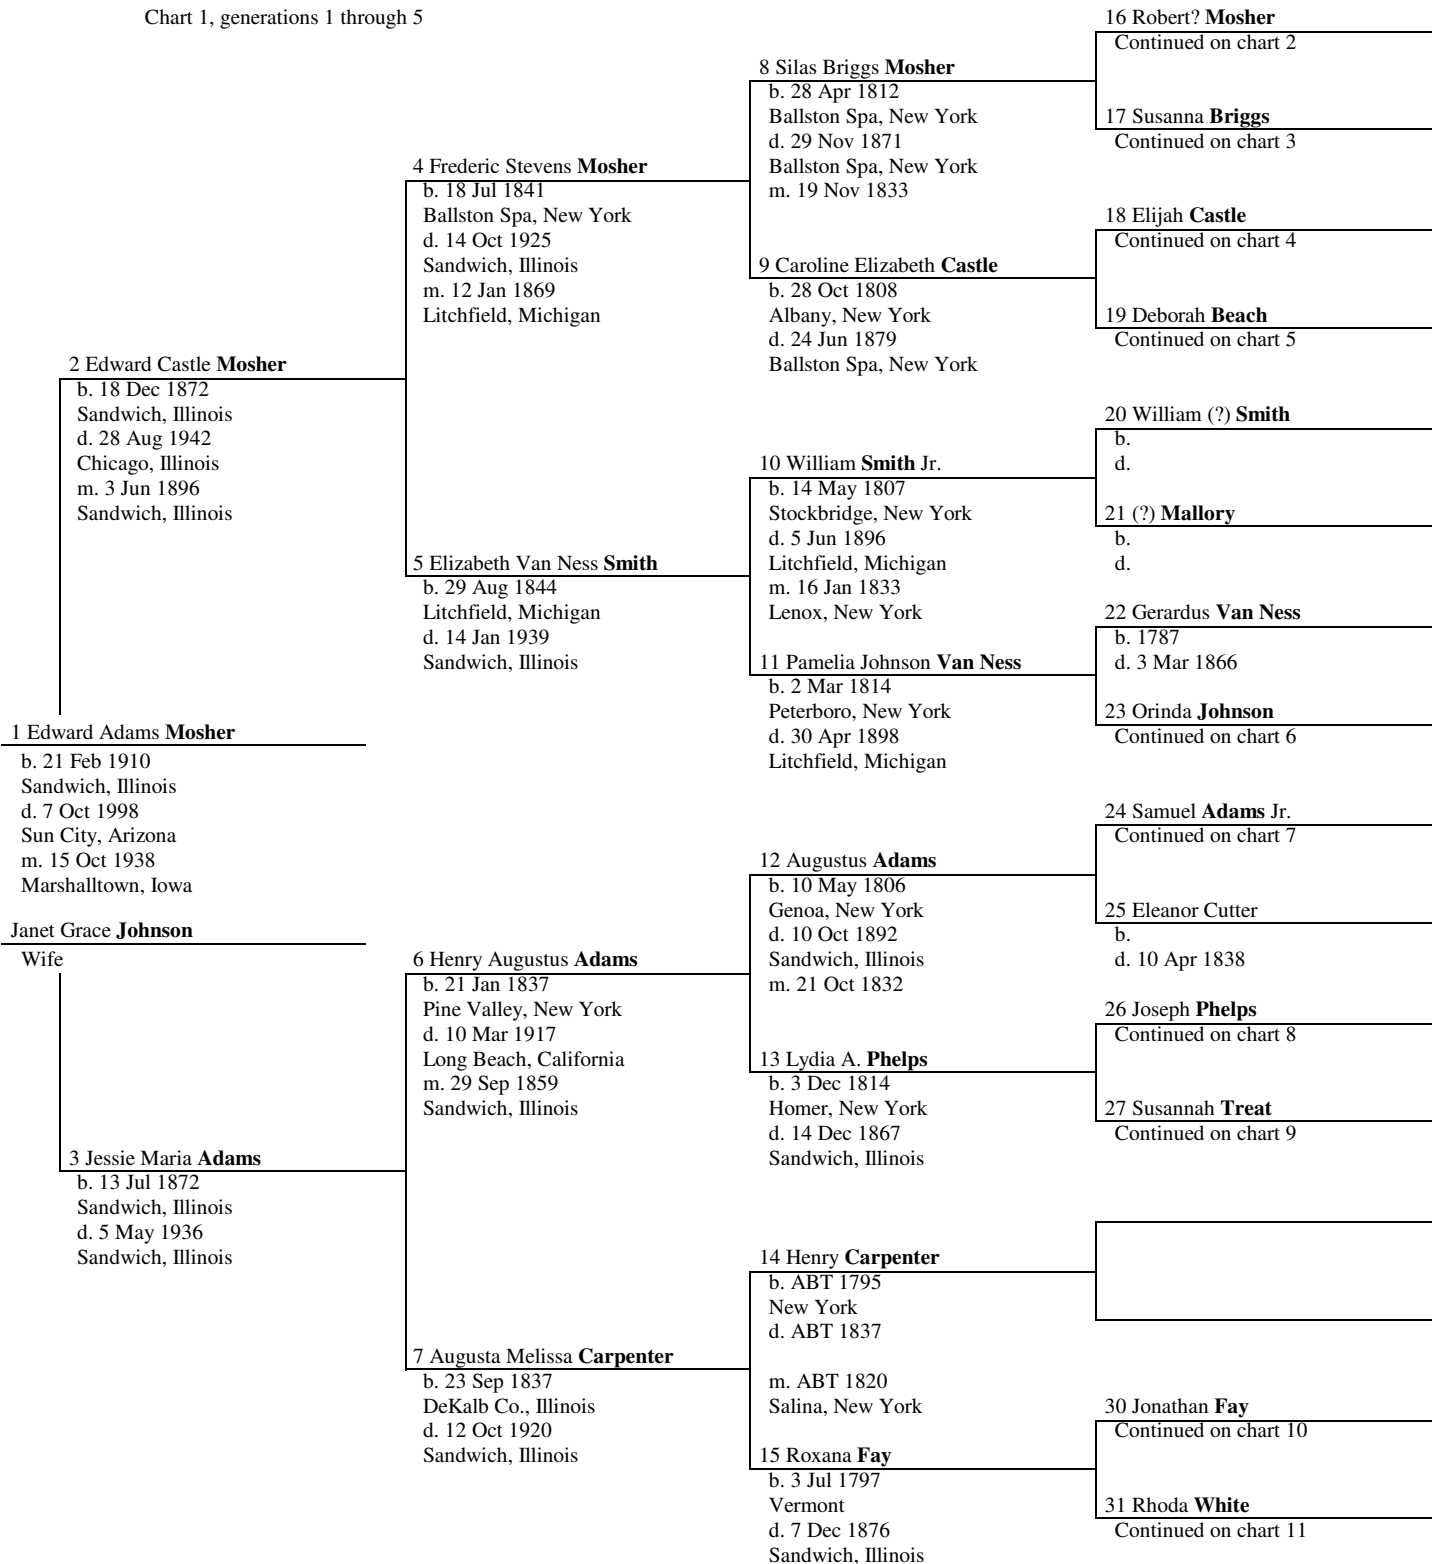

Edward Adams Mosher Ancestor Chart

Chart 1, generations 1 through 5

Edward Adams Mosher Ancestor Chart

Chart 2, generations 5 through 9

Person 1 same as 16 on chart 1

Edward Adams Mosher Ancestor Chart

Chart 3, generations 5 through 9

Person 1 same as 17 on chart 1

Edward Adams Mosher Ancestor Chart

Chart 4, generations 5 through 9

Person 1 same as 18 on chart 1

Edward Adams Mosher Ancestor Chart

Chart 5, generations 5 through 9

Person 1 same as 19 on chart 1