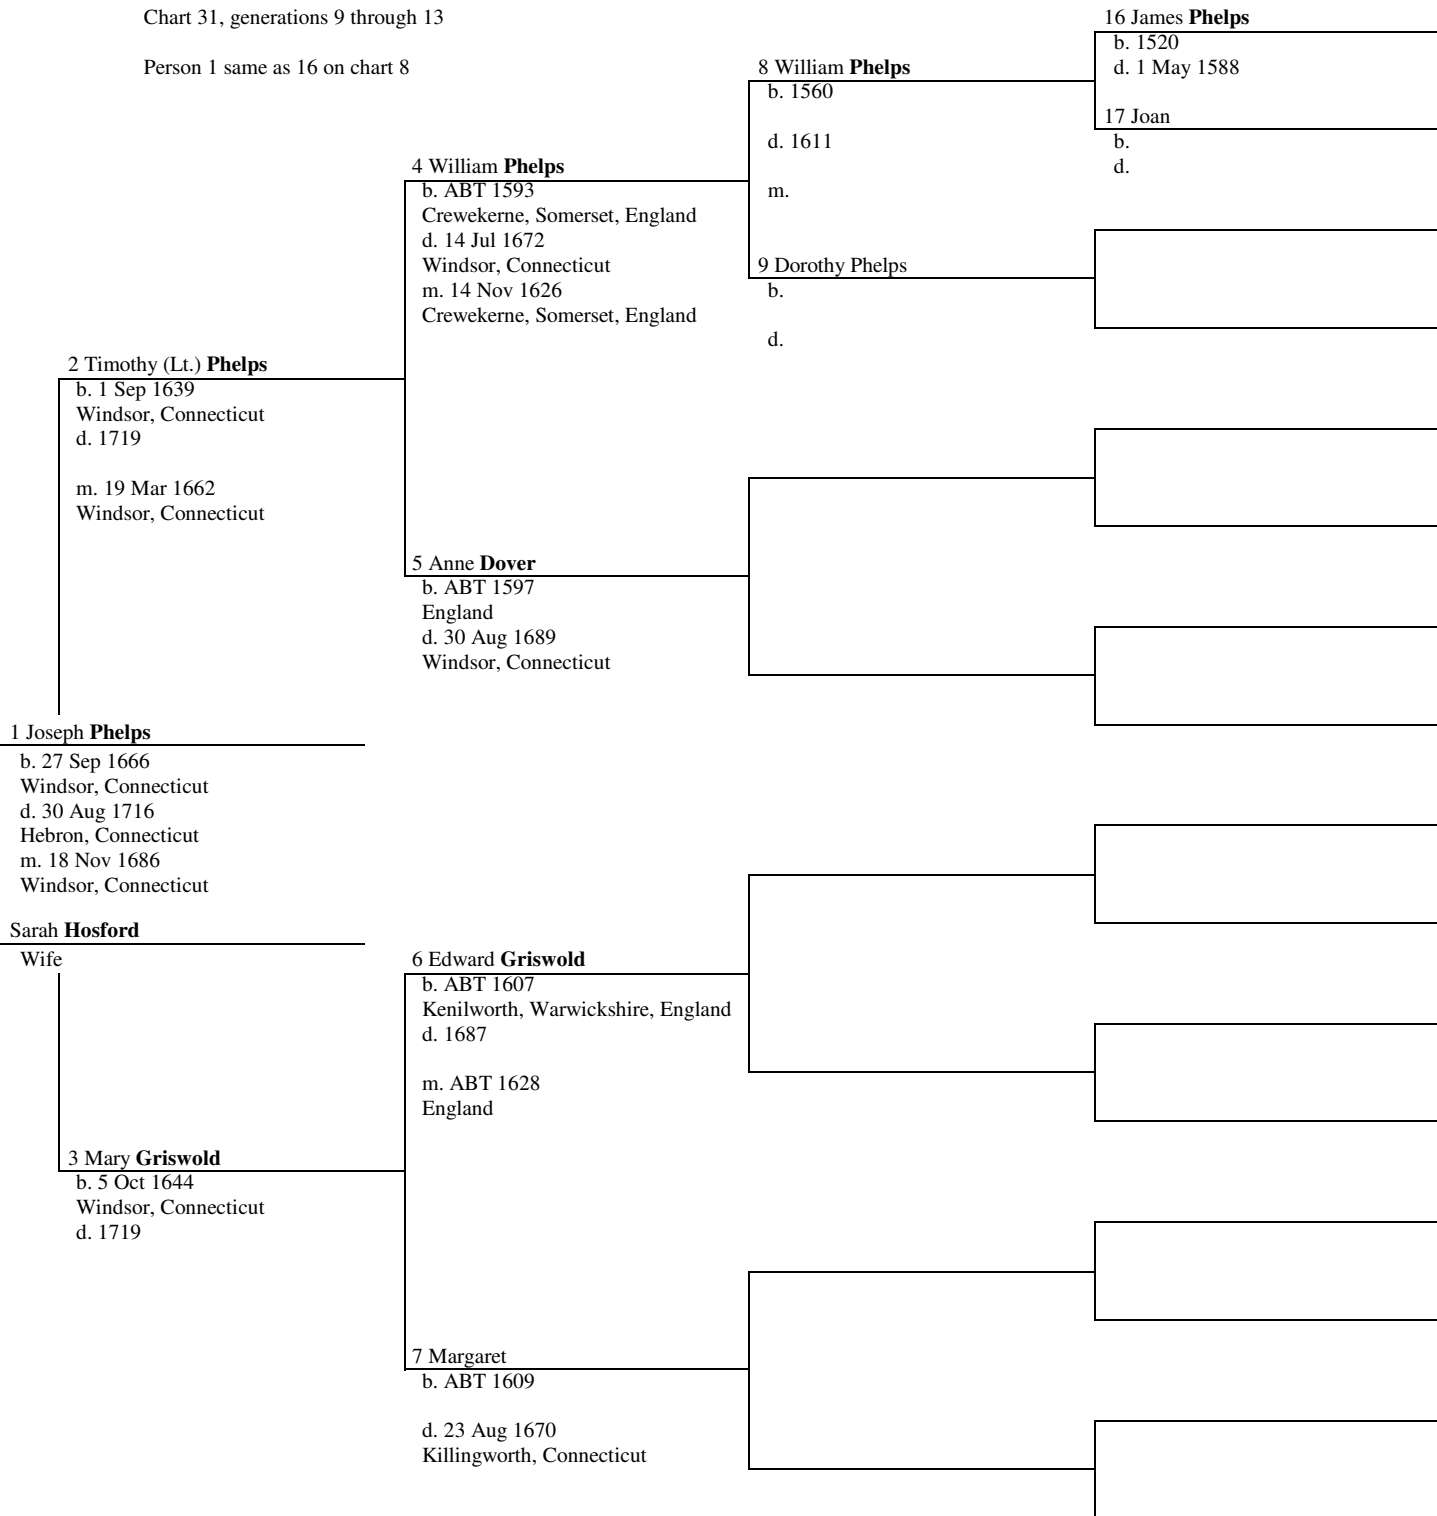

Person 1 same as 16 on chart 7

Edward Adams Mosher Ancestor Chart

Chart 30, generations 9 through 13

Person 1 same as 17 on chart 7

Edward Adams Mosher Ancestor Chart

Chart 31, generations 9 through 13

Person 1 same as 16 on chart 8