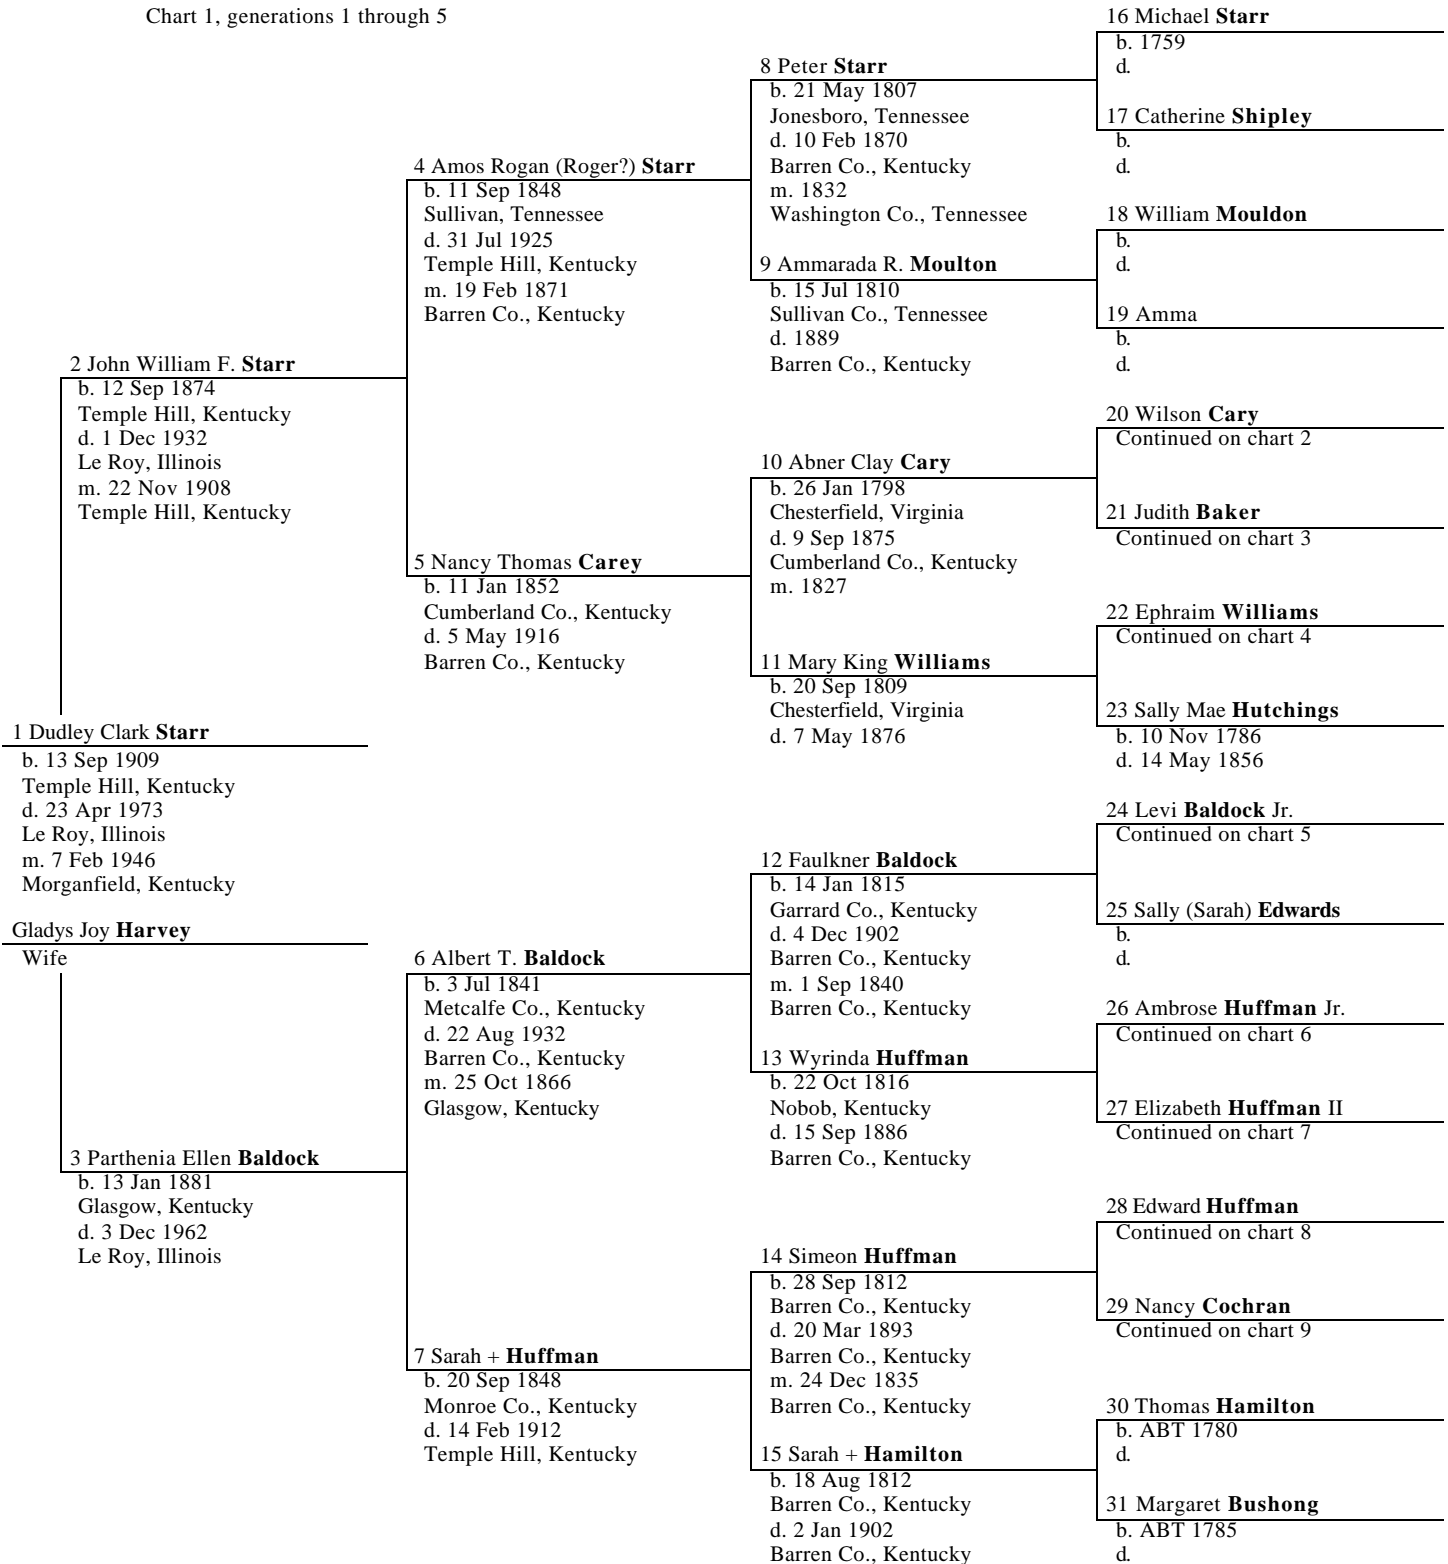

Dudley Clark Starr Ancestor Chart

Chart 1, generations 1 through 5

Dudley Clark Starr Ancestor Chart

Chart 2, generations 5 through 9

Person 1 same as 20 on chart 1

Dudley Clark Starr Ancestor Chart

Chart 3, generations 5 through 9

Person 1 same as 21 on chart 1

Dudley Clark Starr Ancestor Chart

Chart 4, generations 5 through 9

Person 1 same as 22 on chart 1

Dudley Clark Starr Ancestor Chart

Chart 5, generations 5 through 9

Person 1 same as 24 on chart 1

Dudley Clark Starr Ancestor Chart

Chart 6, generations 5 through 9

Person 1 same as 26 on chart 1

Dudley Clark Starr Ancestor Chart

Chart 7, generations 5 through 9

Person 1 same as 27 on chart 1

Dudley Clark Starr Ancestor Chart